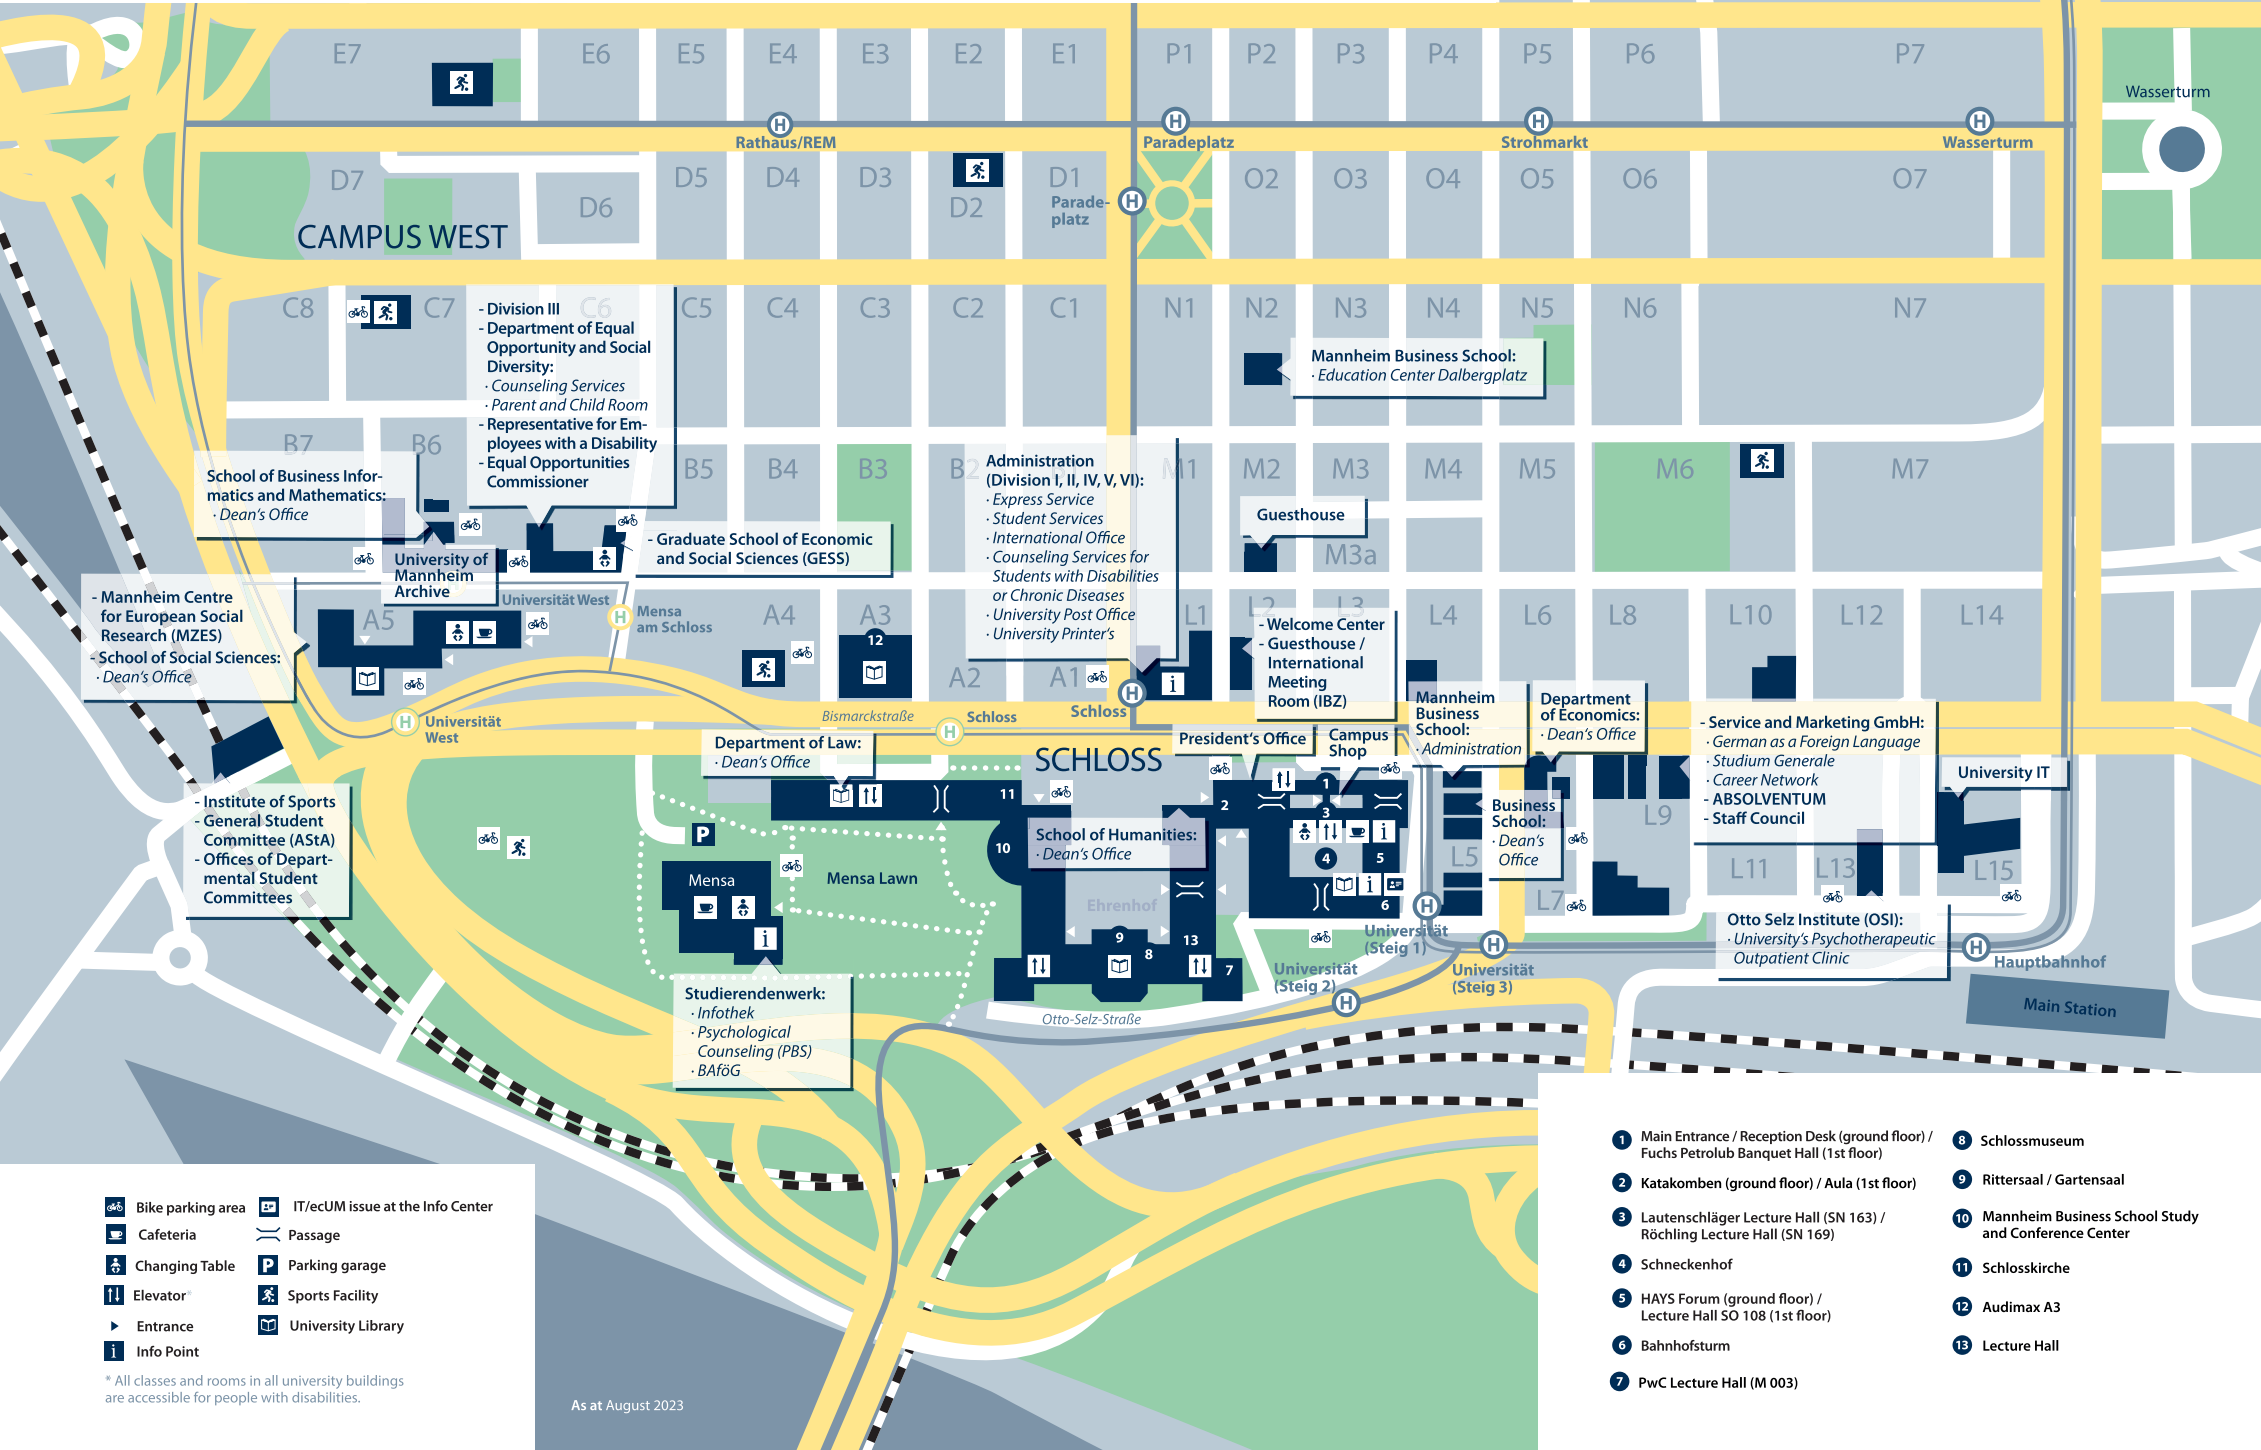

SERVICE PROVIDERS AND FUNCTION VENUES

School of Business Informatics and Mathematics:
- Dean's Office

Division III - Department of Equal Opportunity and Social Diversity:
- Counseling Services
- Parent and Child Room
- Representative for Employees with a Disability
- Equal Opportunities Commissioner

Mannheim Business School:
- Education Center Dalbergplatz

Guesthouse

Welcome Center - Guesthouse / International Meeting Room (IBZ)

Mannheim Business School:
- Administration

Department of Economics:
- Dean's Office

School of Humanities:
- Dean's Office

Business School:
- Dean's Office

Studierendenwerk:
- Infothek
- Psychological Counseling (PBS)
- BAföG

-  Bike parking area
-  IT/ecUM issue at the Info Center
-  Cafeteria
-  Passage
-  Changing Table
-  Parking garage
-  Elevator
-  Sports Facility
-  Entrance
-  University Library
-  Info Point

- 1** Main Entrance / Reception Desk (ground floor) / Fuchs Petrolub Banquet Hall (1st floor)
- 2** Katakomben (ground floor) / Aula (1st floor)
- 3** Lautenschläger Lecture Hall (SN 163) / Röchling Lecture Hall (SN 169)
- 4** Schneckenhof
- 5** HAYS Forum (ground floor) / Lecture Hall SO 108 (1st floor)
- 6** Bahnhofsturm
- 7** PwC Lecture Hall (M 003)
- 8** Schlossmuseum
- 9** Rittersaal / Gartensaal
- 10** Mannheim Business School Study and Conference Center
- 11** Schlosskirche
- 12** Audimax A3
- 13** Lecture Hall