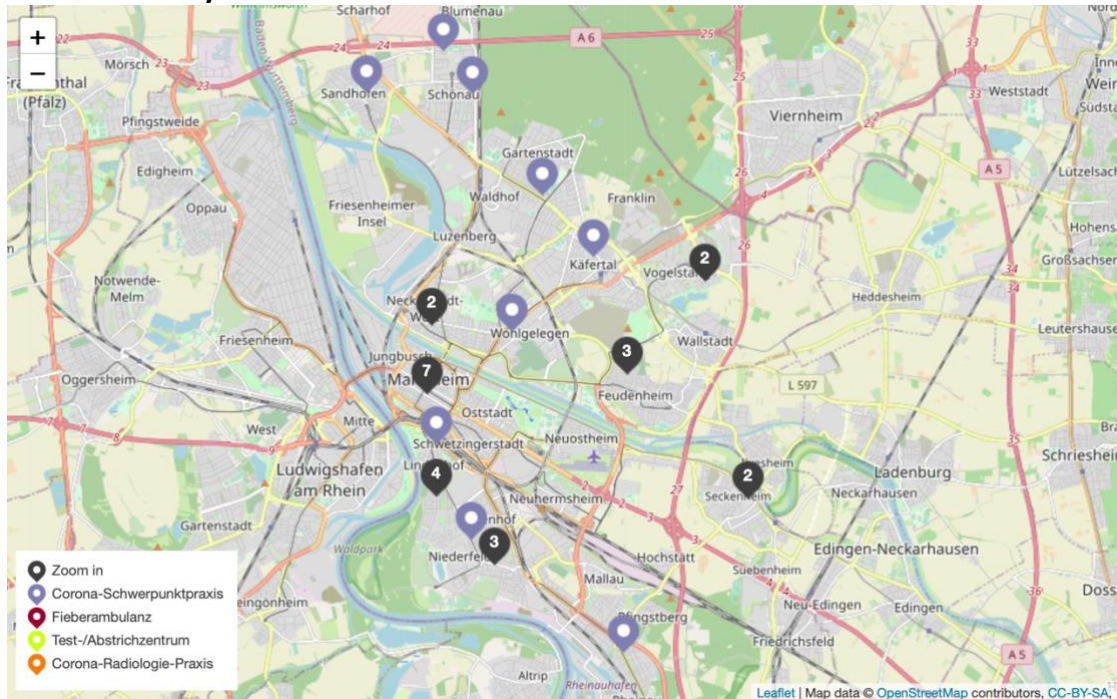

How to use the Corona-Map of Baden-Württemberg

In order to access the map please follow this [link](#).

1. Zoom in on Mannheim

You will first see a map of Baden-Württemberg. By clicking on Mannheim, you will be able to zoom in.

Fever Outpatient Clinic

Testing Center

Corona Radiology Practice

2. Zoom in on your location in Mannheim

You can now see an overview of doctor's practices located in Mannheim from which you can select a practice close to where you live.

Please find a **list of practices** below: