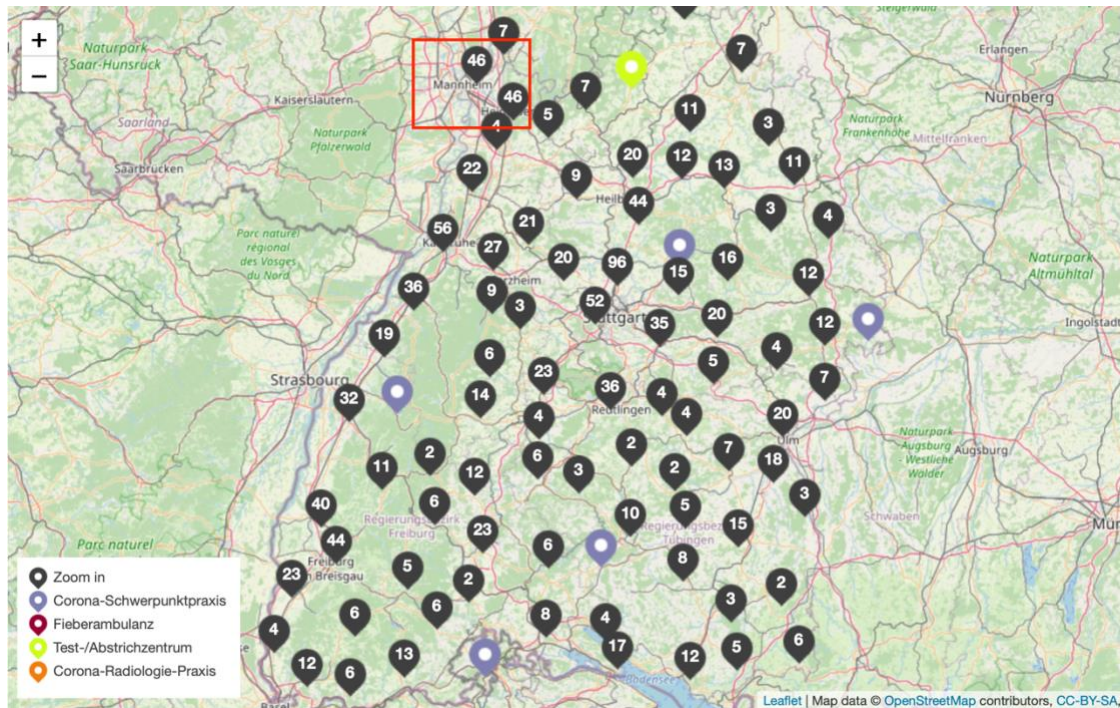

How to use the Corona-Map of Baden-Württemberg

In order to access the map please follow this [link](#).

1. Zoom in on Mannheim

You will first see a map of Baden-Württemberg. By clicking on Mannheim, you will be able to zoom in.

Fever Outpatient Clinic

Testing Center

Corona Radiology Practice

2. Zoom in on your location in Mannheim

You can now see an overview of doctor's practices located in Mannheim from which you can select a practice close to where you live.