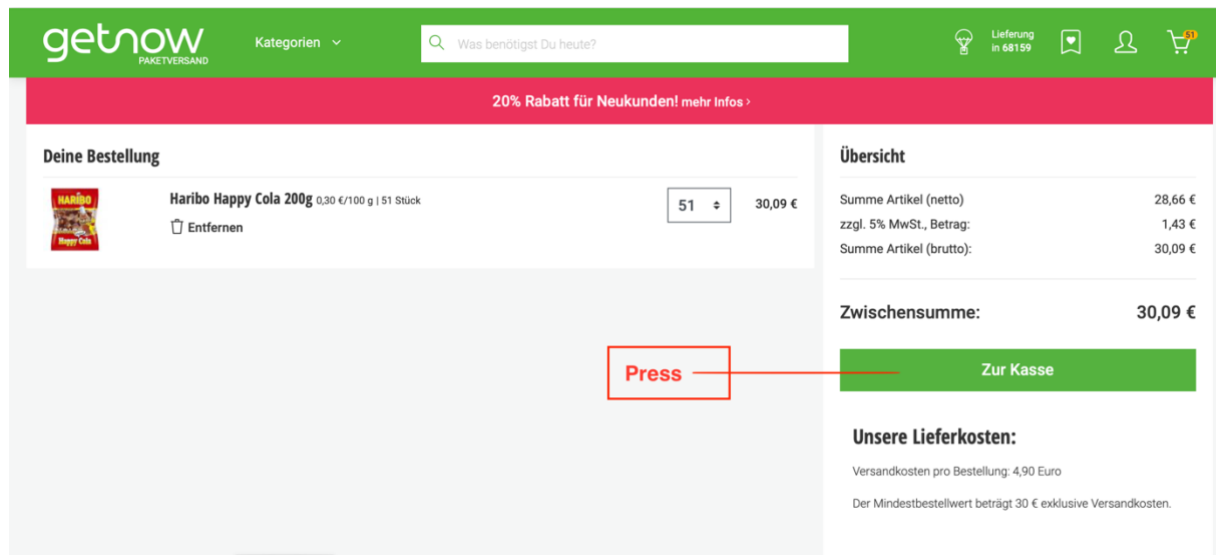

ANGEBOT
Haribo Quaxi 200g
0,30 €/100 g

0,99 €
Haribo Saft Goldbären 175g

0,99 €
0,59 €* 1

3. Open your shopping basket by clicking „Warenkorb“

4. Proceed to check out

5. New clients need to add required data