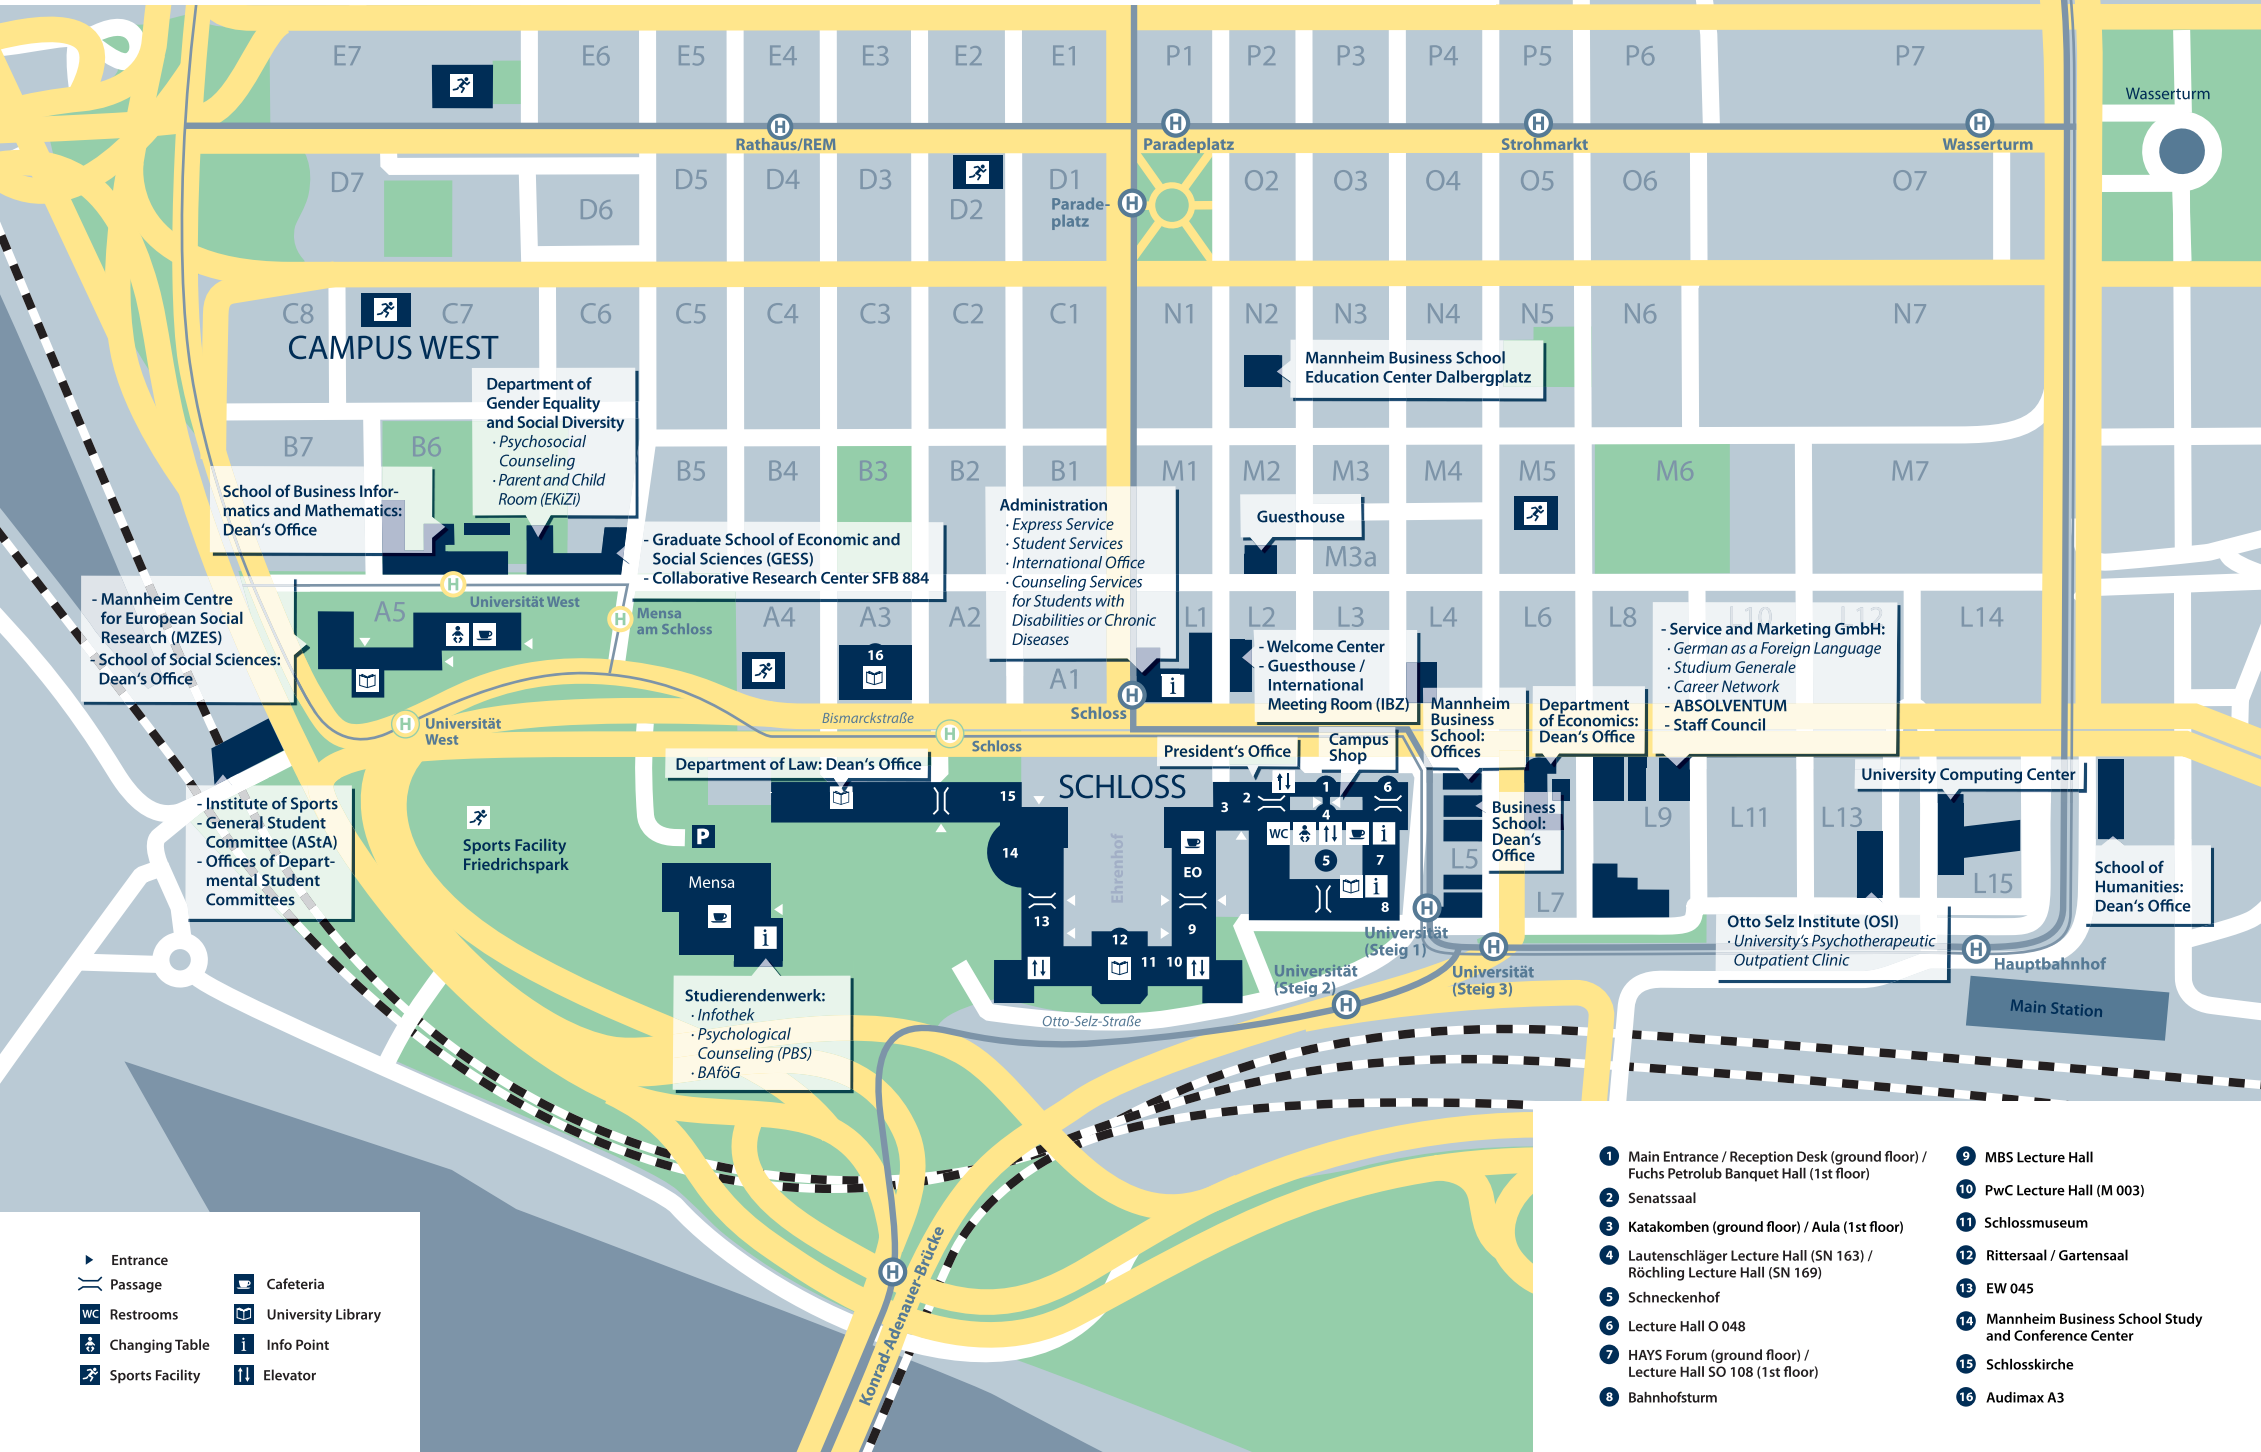

# SERVICE PROVIDERS AND FUNCTION VENUES

**School of Business Informatics and Mathematics: Dean's Office**

**Department of Gender Equality and Social Diversity**  
 · Psychosocial Counseling  
 · Parent and Child Room (EKIZI)

**Mannheim Business School Education Center Dalbergplatz**

**Guesthouse**

- Welcome Center  
 - Guesthouse / International Meeting Room (IBZ)

**Mannheim Business School: Offices**

- Service and Marketing GmbH:  
 · German as a Foreign Language  
 · Studium Generale  
 · Career Network  
 - ABSOLVENTUM  
 - Staff Council

**Otto Selz Institute (OSI)**  
 · University's Psychotherapeutic Outpatient Clinic

**School of Humanities: Dean's Office**

-  Entrance
-  Passage
-  Restrooms
-  Changing Table
-  Sports Facility
-  Cafeteria
-  University Library
-  Info Point
-  Elevator

- 1** Main Entrance / Reception Desk (ground floor) / Fuchs Petrolub Banquet Hall (1st floor)
- 2** Senatssaal
- 3** Katakomben (ground floor) / Aula (1st floor)
- 4** Lautenschläger Lecture Hall (SN 163) / Röchling Lecture Hall (SN 169)
- 5** Schneckenhof
- 6** Lecture Hall O 048
- 7** HAYS Forum (ground floor) / Lecture Hall SO 108 (1st floor)
- 8** Bahnhofsturm
- 9** MBS Lecture Hall
- 10** PwC Lecture Hall (M 003)
- 11** Schlossmuseum
- 12** Rittersaal / Gartensaal
- 13** EW 045
- 14** Mannheim Business School Study and Conference Center
- 15** Schlosskirche
- 16** Audimax A3